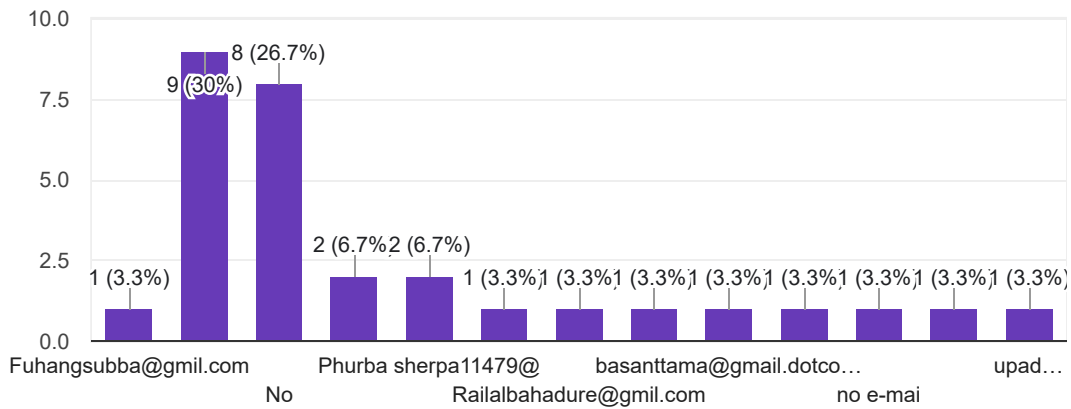

e-mail

Copy

30 responses